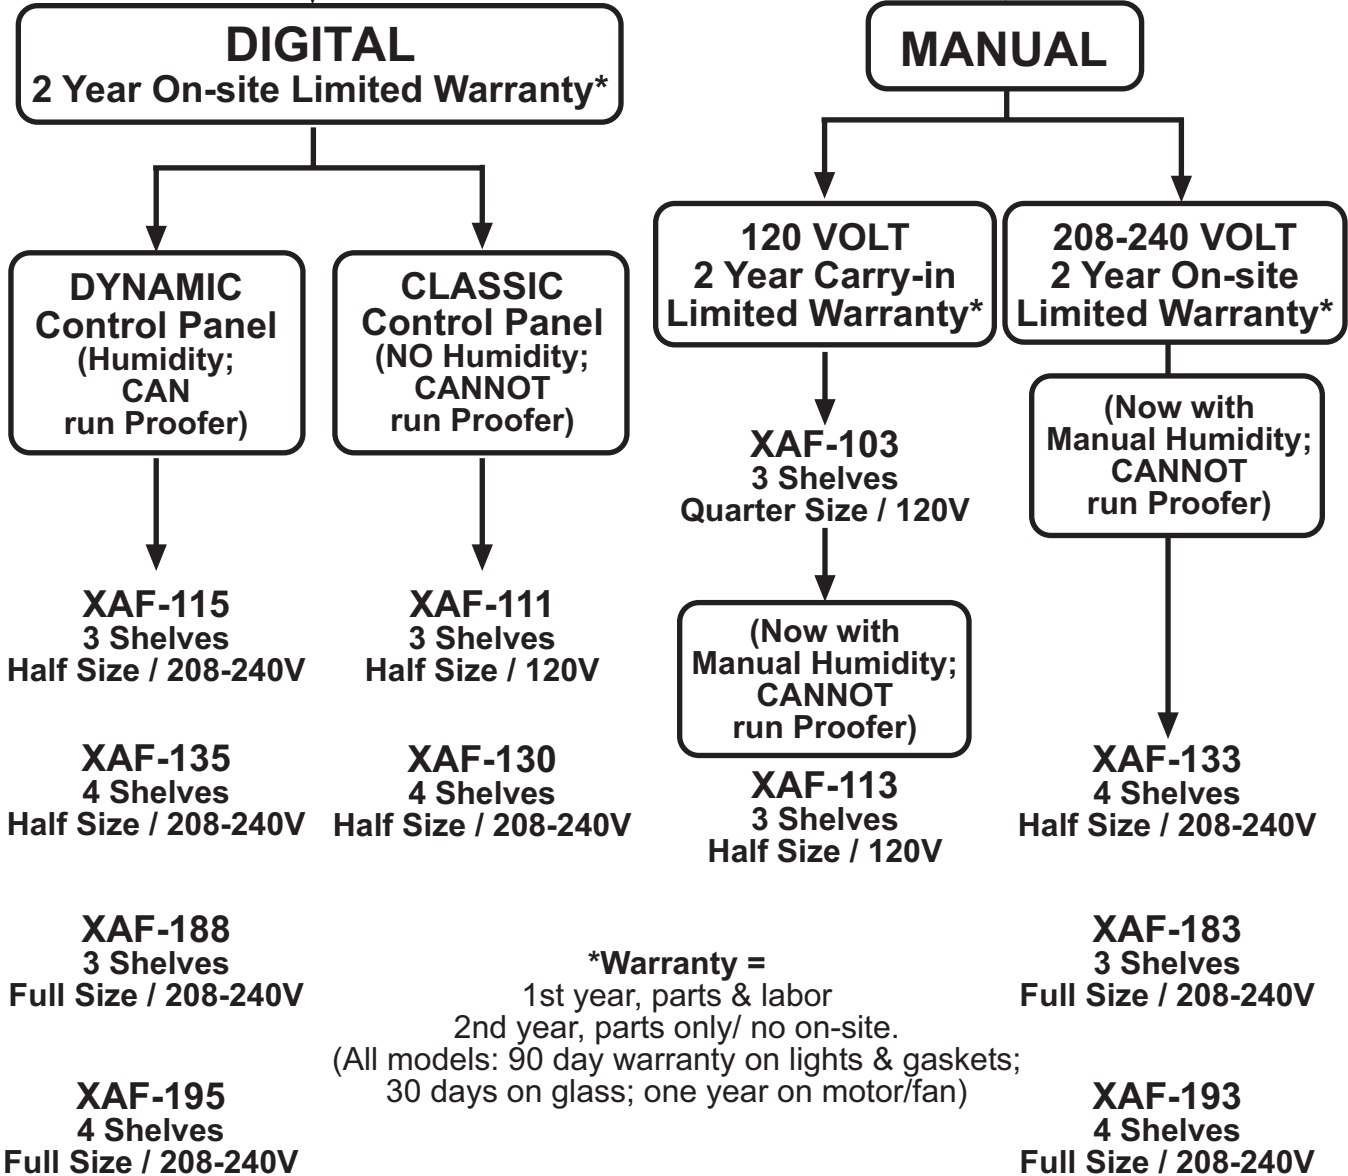

For more information, please contact Cadco, Ltd, 145 Colebrook River Road, Winsted, CT 06098
Tel. (860)738-2500 ♦ Fax (860) 738-9772 ♦ E-mail: info@cadco-ltd.com ♦ Web site: www.cadco-ltd.com

Due to continual product improvement, specifications and design are subject to change without notice.

8/3/2011 RV04